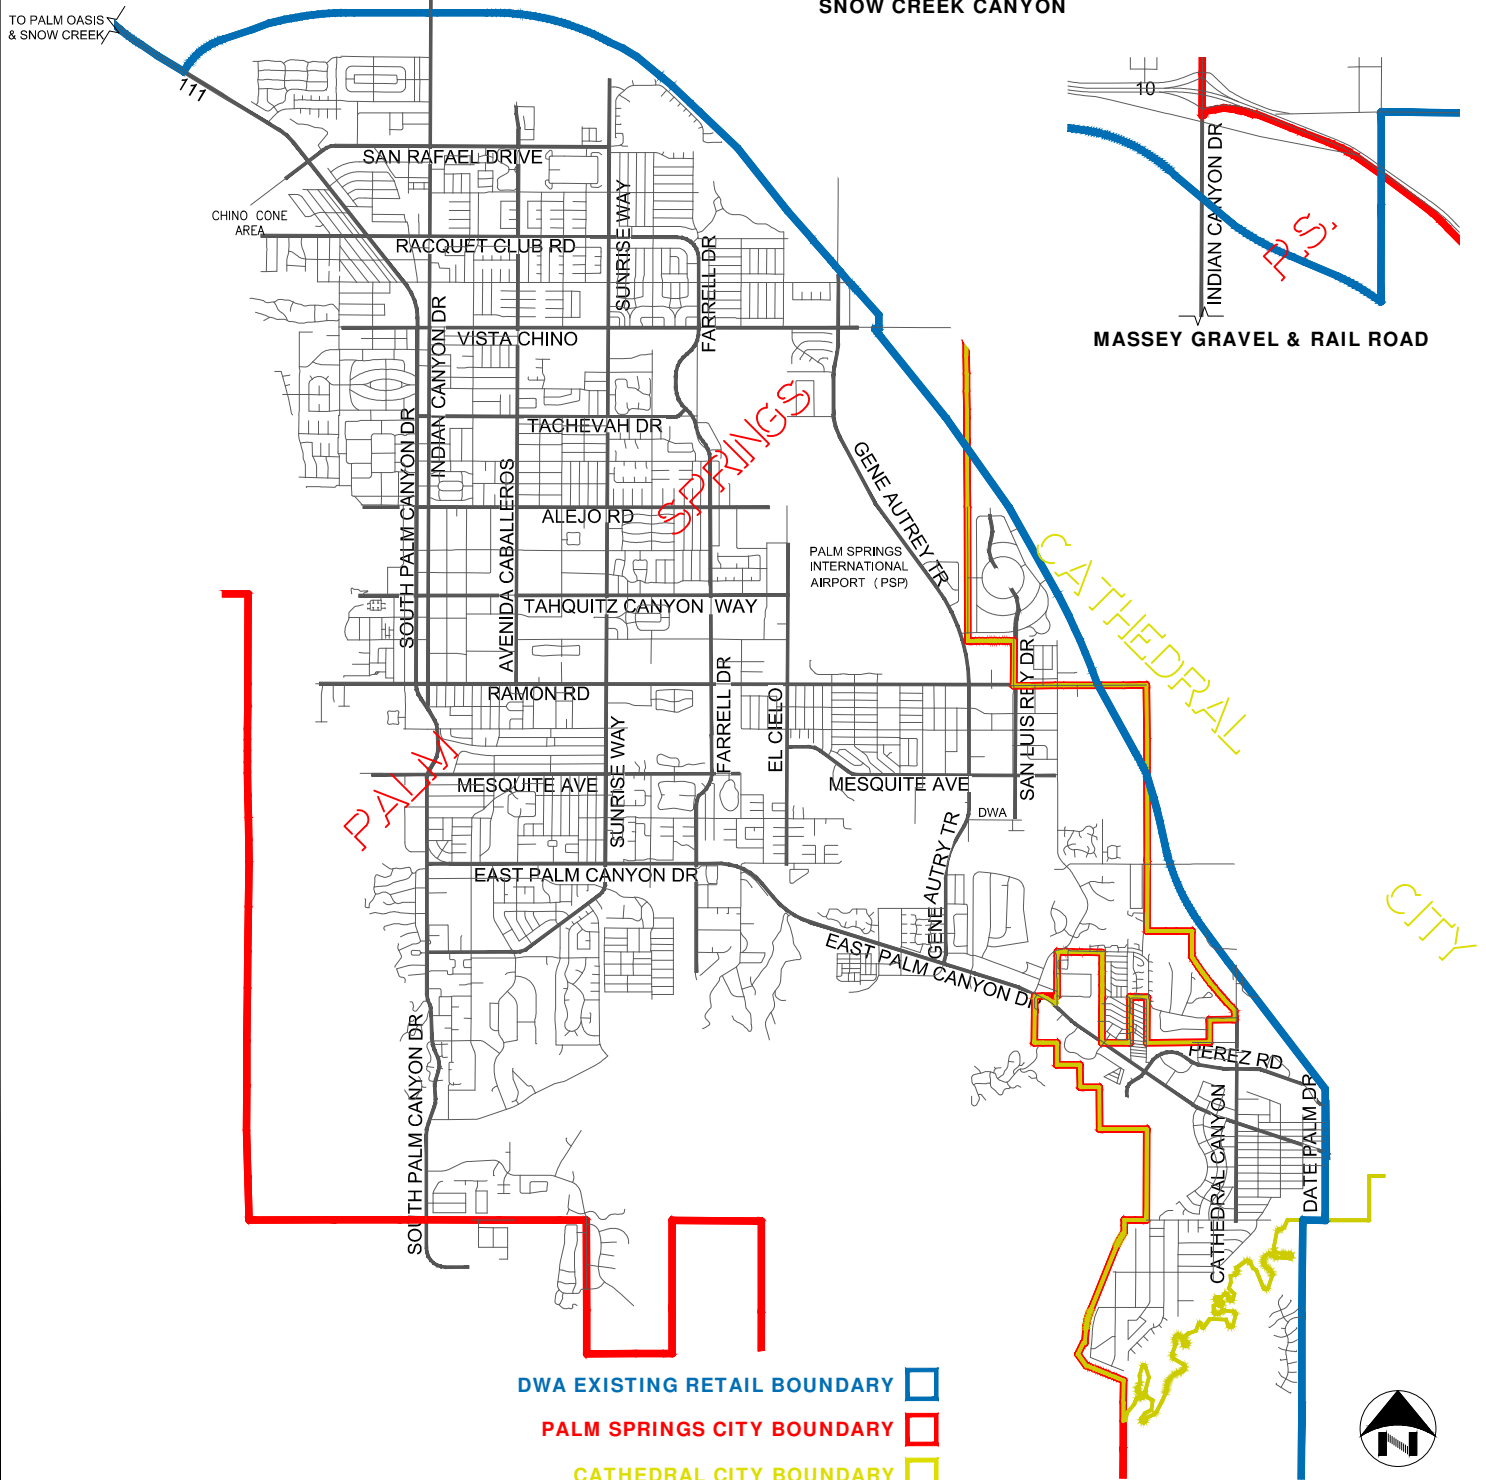

DESERT WATER AGENCY RETAIL BOUNDARY MAP

PALM OASIS

SNOW CREEK CANYON

MASSEY GRAVEL & RAIL ROAD

- DWA EXISTING RETAIL BOUNDARY
- PALM SPRINGS CITY BOUNDARY
- CATHEDRAL CITY BOUNDARY